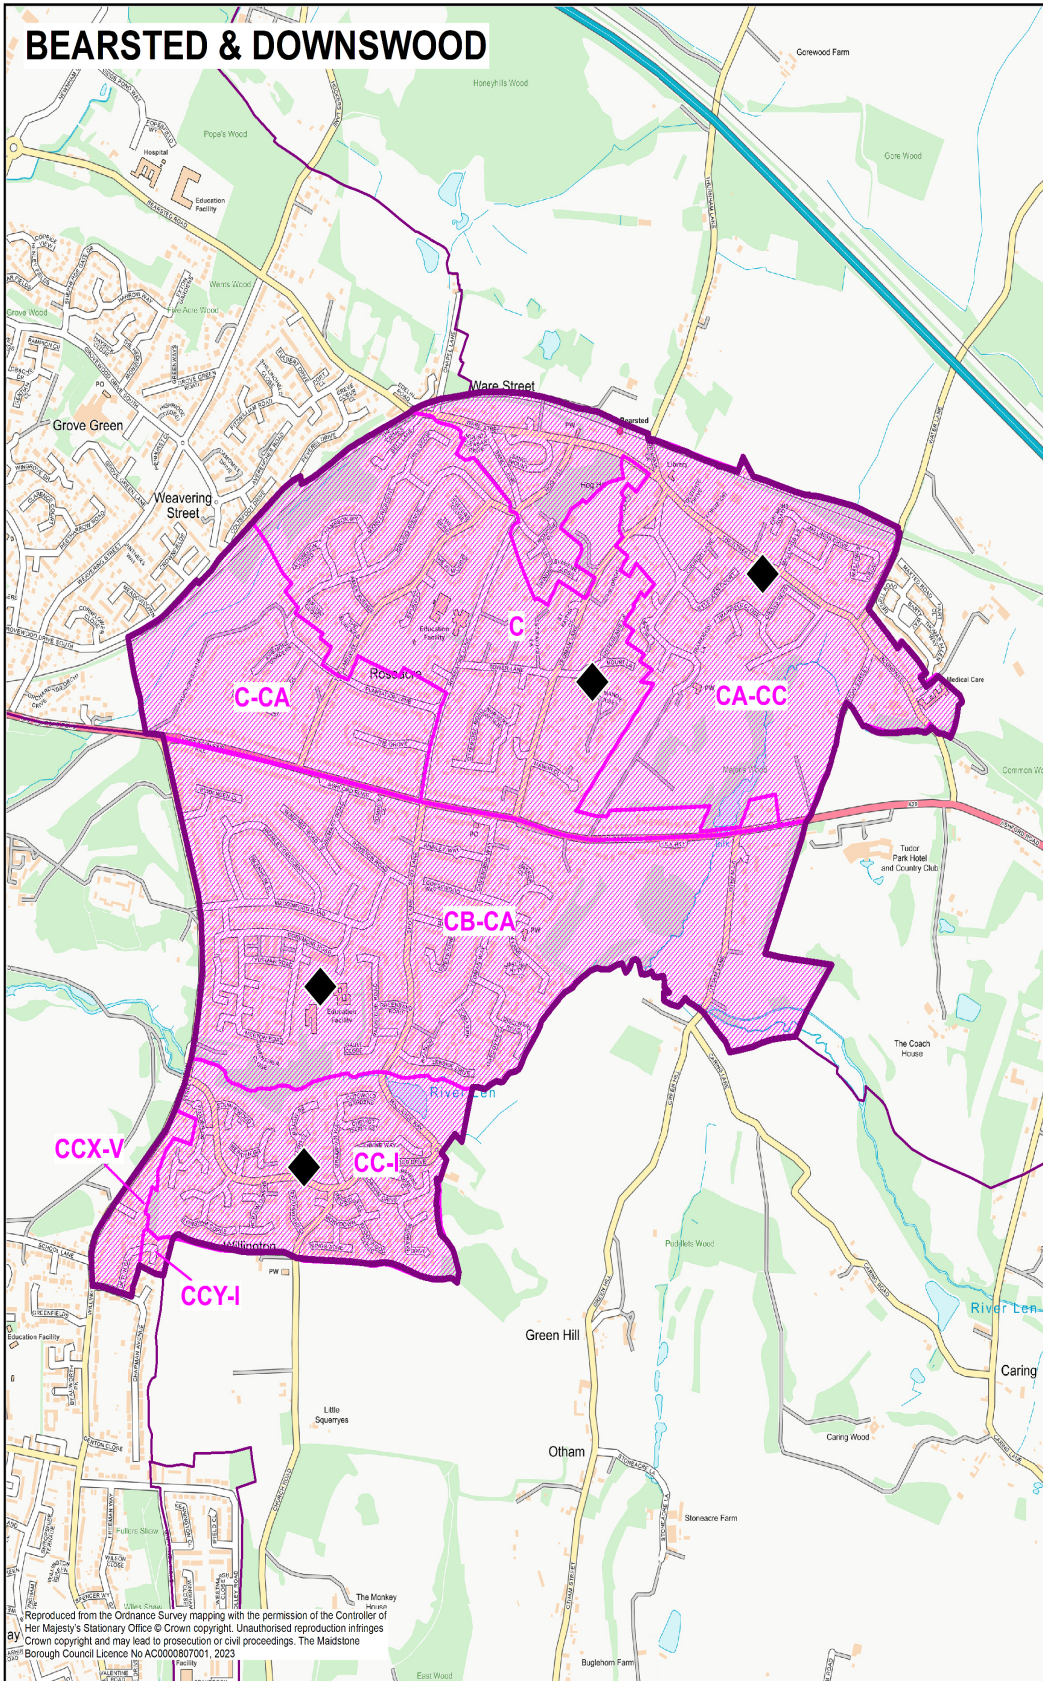

BEARSTED & DOWNSWOOD

- Polling Place
- ▨ Polling District
- ▭ Bearsted & Downswood Ward
- ▭ Ward Boundary